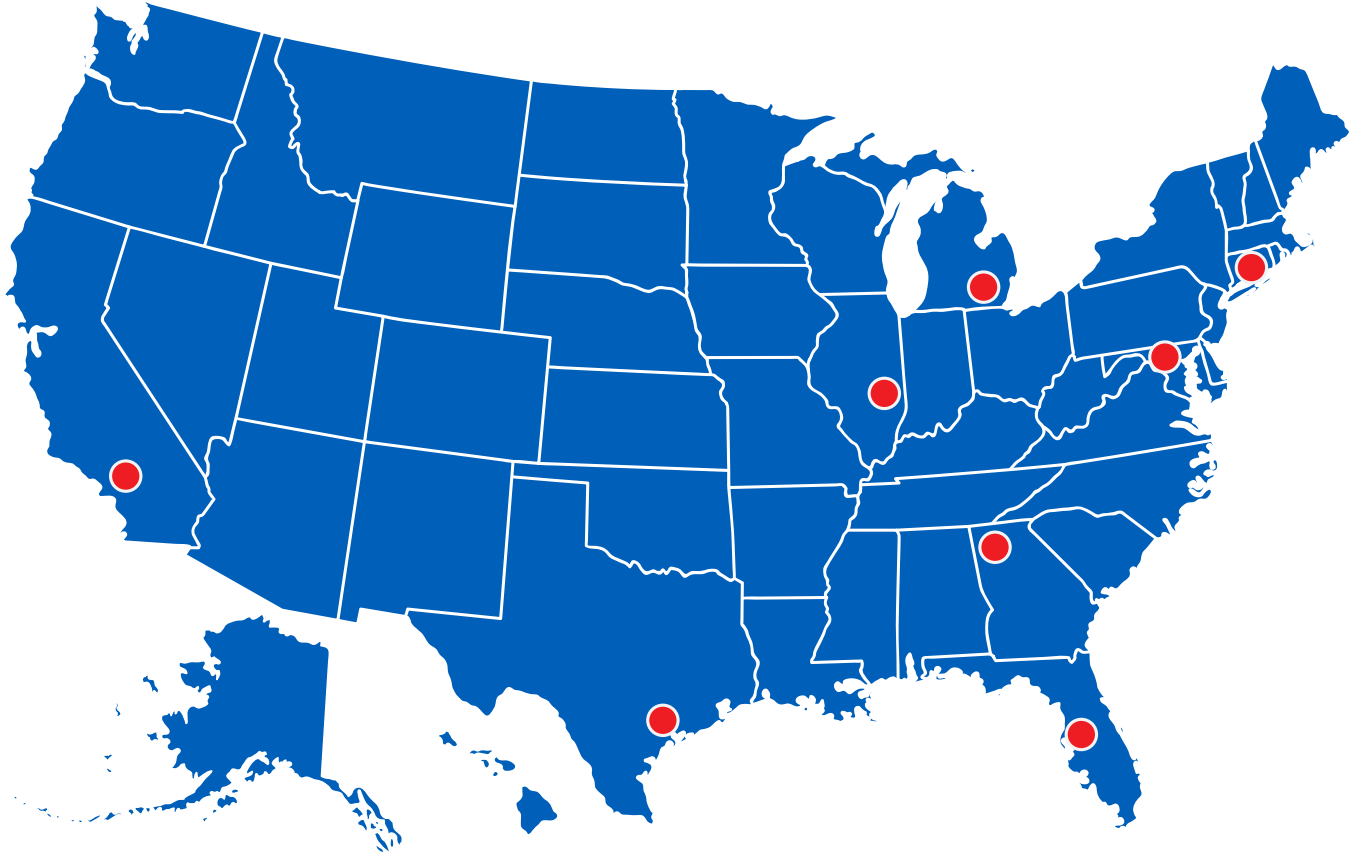

AQUEOUS INKJET BANNER & VINYL

- 902** 8 mil Polypropylene Banner
- 903** 9 mil Polypropylene Banner PSA
- 905** 3.5 / 11 mil Self Adhesive Vinyl
- 906** 10 mil Tyvek Banner

THE TRANSITION TO PAGEWIDE HAS BEGUN!

PaperTyger
WIDE FORMAT

MANUFACTURING & FULFILLMENT LOCATIONS

About Dietzgen

Dietzgen Corporation provides converting and distribution services for digital print media including papers, films and textiles to the US market. Founded in 1989, today's Dietzgen is a privately held corporation with eight (8) dedicated facilities, completing a nation-wide manufacturing and distribution network allowing quick and efficient service.

Web: www.dietzgen.com | my.dietzgen.com

**TAMPA
FLORIDA**
Headquarters

**CORONA
CALIFORNIA**

**WEST HAVEN
CONNECTICUT**

**ATLANTA
GEORGIA**

**CHARLESTON
ILLINOIS**

**JESSUP
MARYLAND**

**TROY
MICHIGAN**

**HOUSTON
TEXAS**